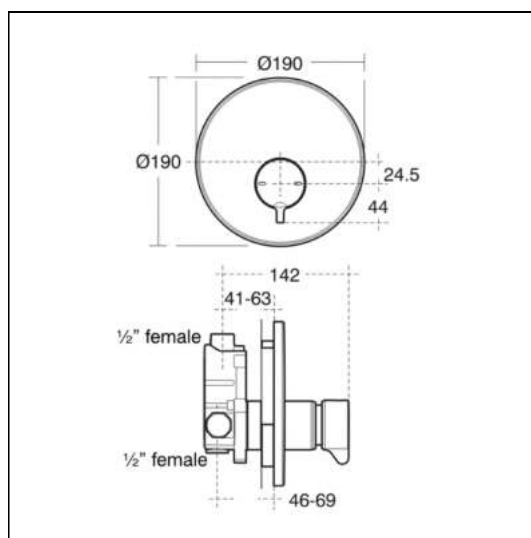

Avon 21 Shower Valve, Button Self Closing Concealed Variable Temp Control

ILLUSTRATED

B8265 Avon 21 self closing push button shower with concealing plate, variable temperature control

OPTIONS

- A5452** Anti-vandal fixed shower head, panel mounted, back inlet
- A4672** Anti-vandal shower head, back inlet, solid wall fixing, demountable for easy cleaning
- A5451** Anti vandal shower head, bottom inlet, solid wall fixing, demountable for easy cleaning

ILLUSTRATED PRODUCT DETAILS

Weights

B8265 2.86 KG

Finishes

B8265  Chrome (AA)

Materials

B8265 Chrome Plated Brass

Special Notes

Consideration should be given to safe hot water delivery and the use of an appropriate temperature reduction device, please see A5900AA (for use with 15mm pipework) or A5901AA (for use with 22mm pipework).
Flow rate 6 litres per minute @ 1 bar.