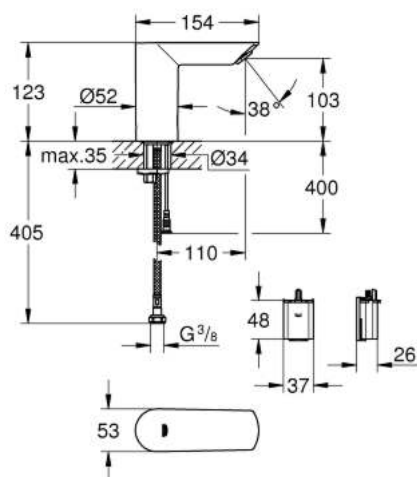

36 452 000 BAU COSMOPOLITAN E INFRA-RED ELECTRONIC BASIN TAP 1/2" WITHOUT MIXING DEVICE

PRODUCT DESCRIPTION

- Colour: chrome
- with infrared sensor for bi-directional communication for monitoring, configuration and servicing
- for cold or premixed water
- 6 V lithium battery, type CR-P2
- battery lifetime: approx. 7 years (150 actuations a day)
- GROHE Long-Life finish
- GROHE Water Saving mousseur 5.7 l/min
- Lead and Nickel Free Inner Water Ways
- body made of composite polymer
- flexible connection hose
- dirt strainer
- with integrated solenoid valve
- external battery
- rapid installation system
- multistage battery status display
- 7 pre-set programs:
 - auto flush
 - thermal disinfection
 - cleaning mode
- additional functions and precise settings by remote control 36 407
- CE approved
- noise classification I in accordance with DIN 4109
- type of protection faucet IP 59

36 452 000 BAU COSMOPOLITAN E INFRA-RED ELECTRONIC BASIN TAP 1/2" WITHOUT MIXING DEVICE

SPARE PARTS, May 2020 – now

- 1: Screws (Order-nr. 4283100M)
- 2: Mousseur (Order-nr. 42582000)
- 3: Solenoid valve (Order-nr. 42479000)
- 4: Shank mounting kit (Order-nr. 46249000)
- 5: Non-return valve (Order-nr. 4257200M)
- 6: Filter (Order-nr. 4241300M)
- 7: Battery housing (Order-nr. 42393000)
- 7.1: Battery (Order-nr. 42886000)
- 8: Remote control (Order-nr. 36407001)*
- 9: Mounting wrench (Order-nr. 19017000)*
- 10: Power extension cable (Order-nr. 36340000)*
- 11: Power extension cable (Order-nr. 36341000)*