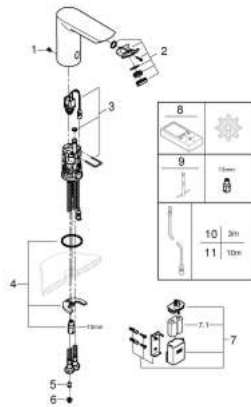

36 452 000 BAU COSMOPOLITAN E INFRA-RED ELECTRONIC BASIN TAP 1/2" WITHOUT MIXING DEVICE

PRODUCT DESCRIPTION

- Colour: chrome
- with infrared sensor for bi-directional communication for monitoring, configuration and servicing
- for cold or premixed water
- 6 V lithium battery, type CR-P2
- battery lifetime: approx. 7 years (150 actuations a day)
- GROHE Long-Life finish
- GROHE Water Saving mousseur 5.7 l/min
- Lead and Nickel Free Inner Water Ways
- body made of composite polymer
- flexible connection hose
- dirt strainer
- with integrated solenoid valve
- external battery
- rapid installation system
- multistage battery status display
- 7 pre-set programs:
 - auto flush
 - thermal disinfection
 - cleaning mode
- additional functions and precise settings by remote control 36 407
- CE approved
- noise classification I in accordance with DIN 4109
- type of protection faucet IP 59

36 452 000 BAU COSMOPOLITAN E INFRA-RED ELECTRONIC BASIN TAP 1/2" WITHOUT MIXING DEVICE

SPARE PARTS, May 2020 – now

- 1: Screws (Order-nr. 4283100M)
- 2: Mousseur (Order-nr. 42582000)
- 3: Solenoid valve (Order-nr. 42479000)
- 4: Shank mounting kit (Order-nr. 46249000)
- 5: Non-return valve (Order-nr. 4257200M)
- 6: Filter (Order-nr. 4241300M)
- 7: Battery housing (Order-nr. 42393000)
- 7.1: Battery (Order-nr. 42886000)
- 8: Remote control (Order-nr. 36407001)*
- 9: Mounting wrench (Order-nr. 19017000)*
- 10: Power extension cable (Order-nr. 36340000)*
- 11: Power extension cable (Order-nr. 36341000)*